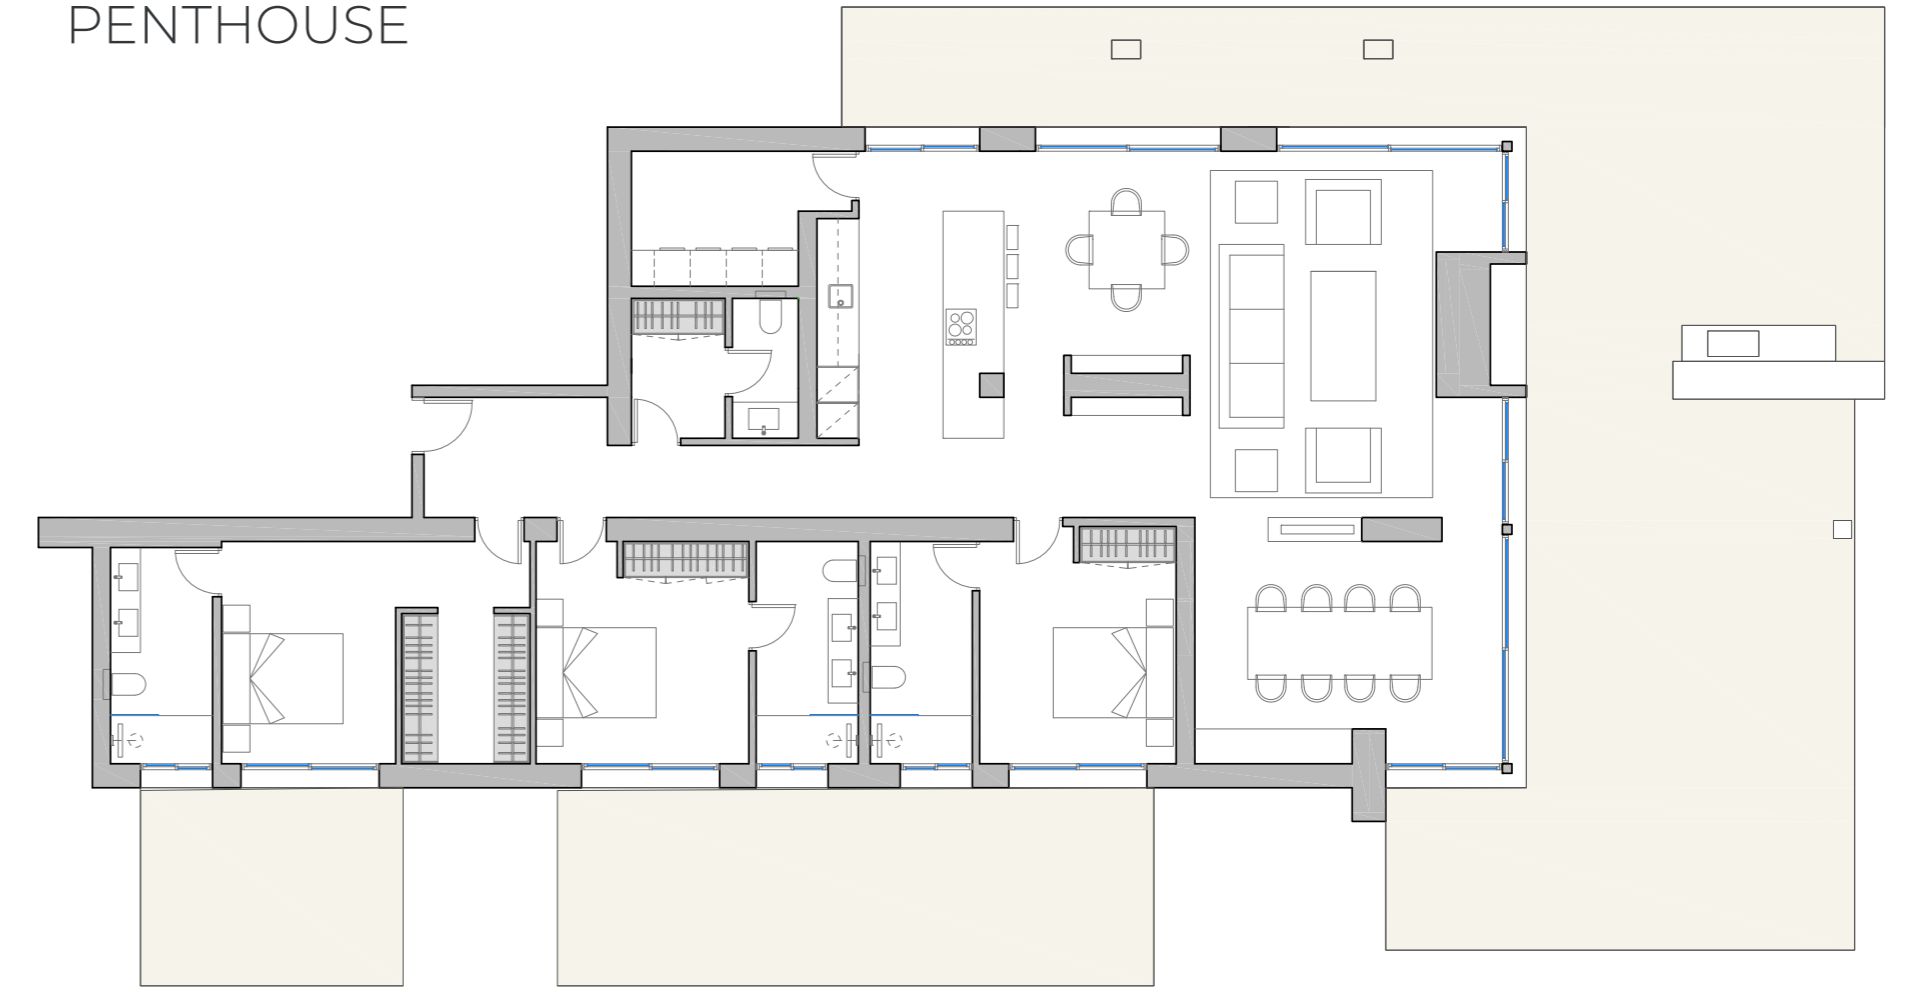

PENTHOUSE

Bedrooms

3

Total useful
area BOJA

189,03 m²

Total built
area BOJA

269,22 m²

Built
Terrace

163,04 m²