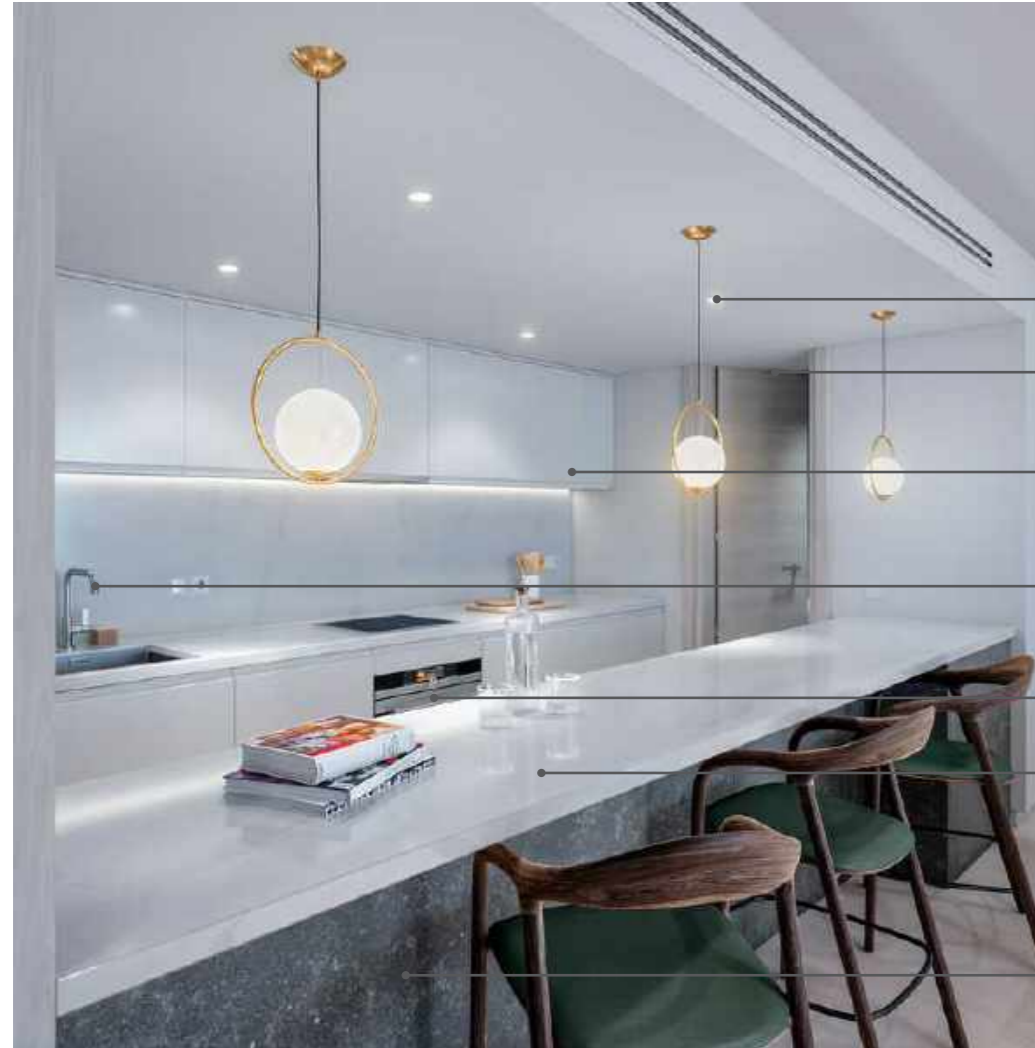

QUALITIES SPECIFICATIONS | KITCHEN

- Philips LED downlight
- Floor to ceiling doors
- Low and high units by **Nolte** or similar
- Water filtration system
- **Neff** electrical appliances
- **Silestone** worktop
- **Stone** paneling effect