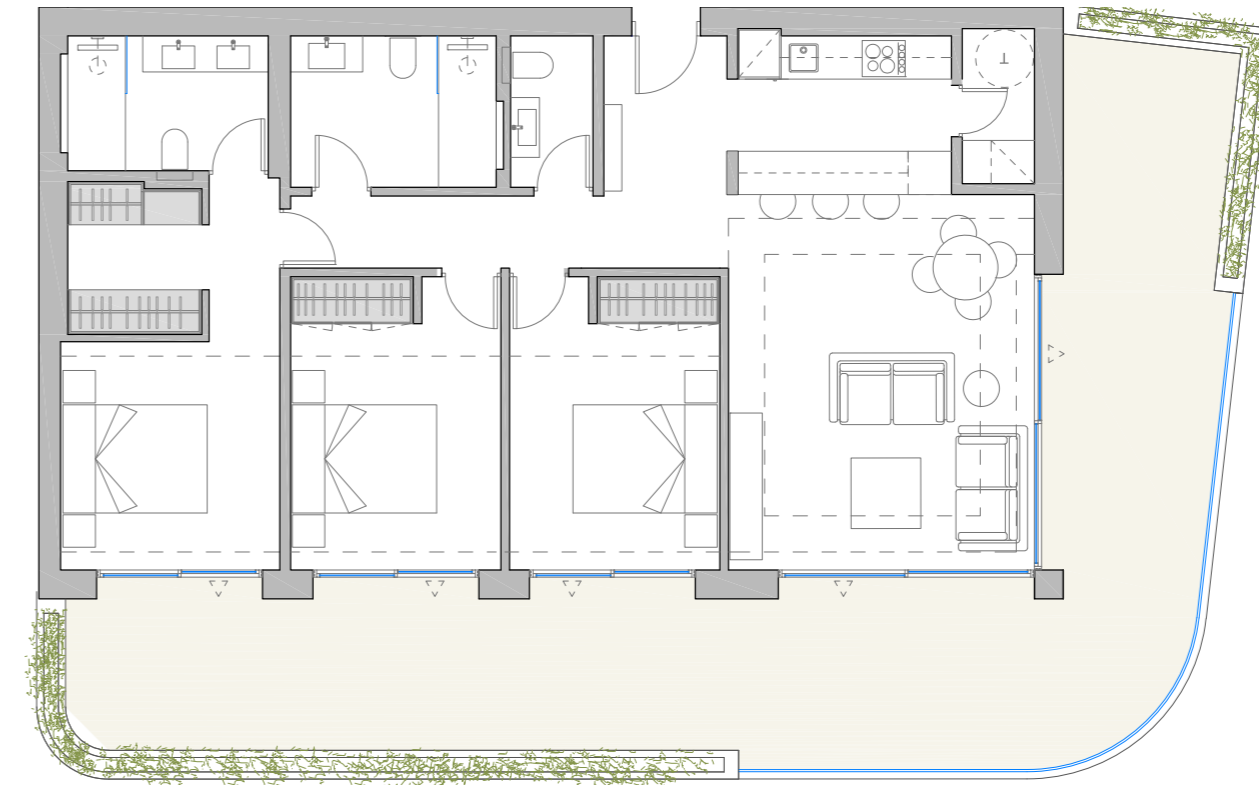

3

Total useful
area BOJA
162,32 m²

Total
built area
BOJA
223,34 m²

Built
Terrace
67,14 m²

APARTMENT TYPE | | 3 BEDROOMS

Bedrooms

3

Total useful
area BOJA
103,125 m²