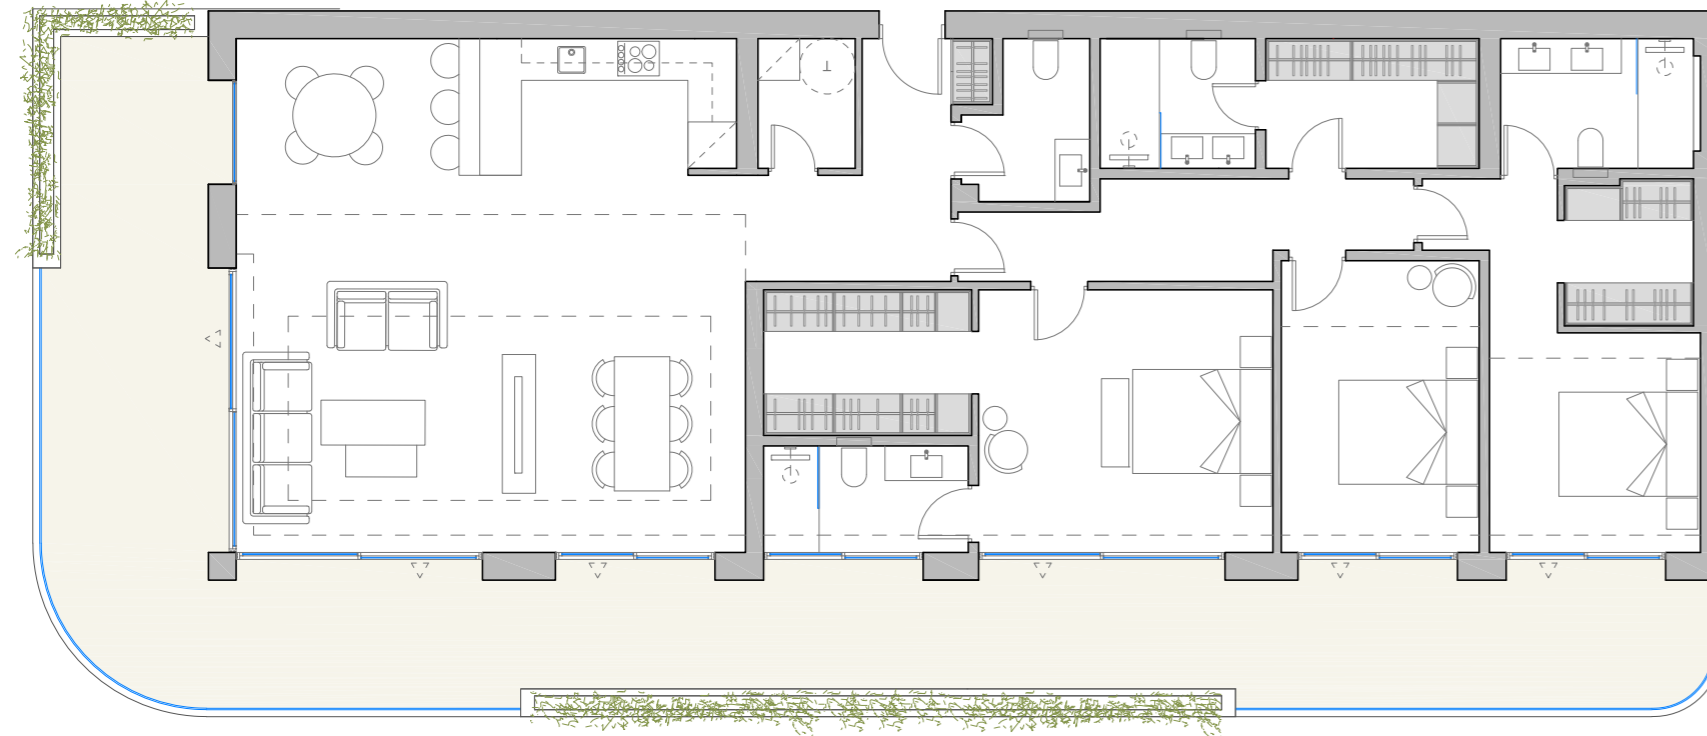

APARTMENT TYPE | DELUXE

Jade Tower offers the possibility to unify two or more apartments and distribute it according to your taste... Customize your own home!

Bedrooms

3

Total useful
area BOJA

162,32 m²

Total built
area BOJA

223,34 m²

Built
Terrace

67,14 m²