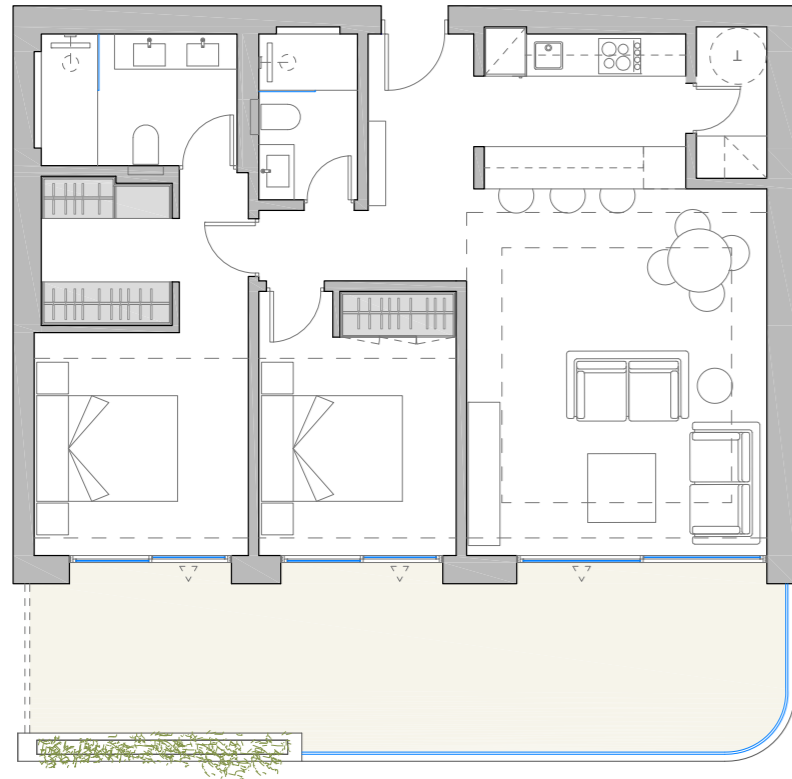

APARTMENT TYPE | | 2 BEDROOMS

Bedrooms

3

Total useful
area BOJA
162,32 m²

Total
built area
BOJA
223,34 m²

Built
Terrace
67,14 m²